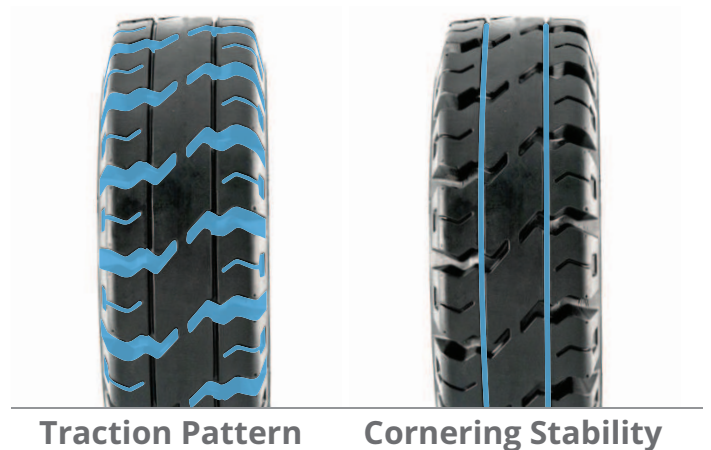

## PREMIUM BUILT TO HANDLE TOUGH APPLICATIONS

An industrial solid tire that incorporates state of the art technology and our advanced CSF-2 formulation, marking a major shift in technology behind the manufacture of industrial tires. PEAKMASTER is built with advanced natural rubber compounds for optimum performance. Its high-tensile creel bead wires ensure ideal wheel fitment.

### PEAKMASTER is the result of....

Our new CSF-2 formula and wide profile footprint deliver;

- Cooler running center core with very good heat dissipation
- Increased shock absorption and exceptional low rolling resistance
- Longer running hours with high reliability and maximum safety
- Great traction, cornering stability, braking and maneuvering

### ...many years of experience and testing against the best.

PEAKMASTER has a wide profile, extra wide rim guard, sidewall and an aggressive self-cleaning lug pattern. Available in non-marking and clip-type tires in all sizes, PEAKMASTER is built for internal combustion as well as electric forklifts enabling them to take on tough, rugged terrain with confidence.