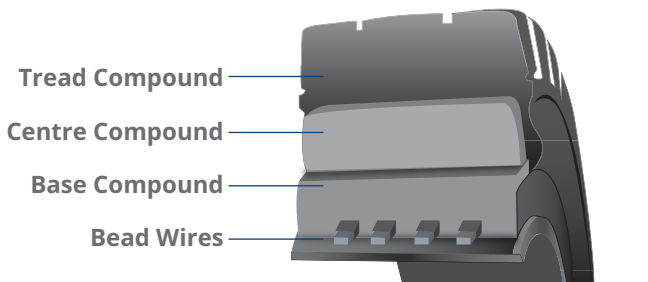

## PREMIUM BUILT TO HANDLE TOUGH APPLICATIONS

An industrial solid tire that incorporates state of the art technology and our advanced CSF-2 formulation, marking a major shift in technology behind the manufacture of industrial tires. PEAKMASTER is built with advanced natural rubber compounds for optimum performance. Its high-tensile creel bead wires ensure ideal wheel fitment.

### PEAKMASTER is the result of....

Our new CSF-2 formula and wide profile footprint deliver;

- Cooler running center core with very good heat dissipation
- Increased shock absorption and exceptional low rolling resistance
- Longer running hours with high reliability and maximum safety
- Great traction, cornering stability, braking and maneuvering

### ...many years of experience and testing against the best.

PEAKMASTER has a wide profile, extra wide rim guard, sidewall and an aggressive self-cleaning lug pattern. Available in non-marking and clip-type tires in all sizes, PEAKMASTER is built for internal combustion as well as electric forklifts enabling them to take on tough, rugged terrain with confidence.